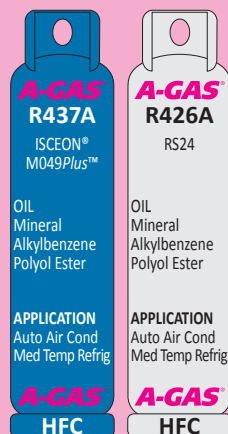

LONG-TERM REPLACEMENT

PREVIOUS

REFRIGERANT REPLACEMENT (ZERO ODP)

LONG-TERM REPLACEMENT

There is no single product that can replace R22 in all applications. If you need help on any particular application, please contact us.