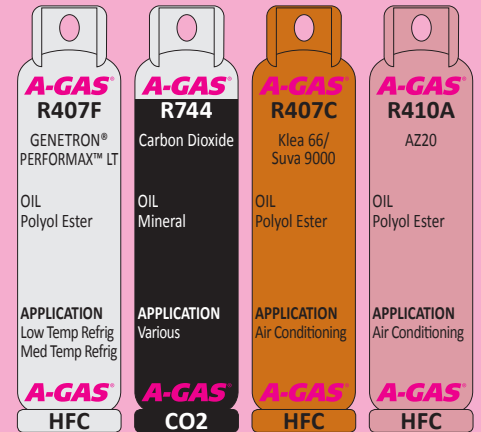

LONG-TERM REPLACEMENT

PREVIOUS

REFRIGERANT REPLACEMENT (ZERO ODP)

LONG-TERM REPLACEMENT

There is no single product that can replace R22 in all applications. If you need help on any particular application, please contact us.