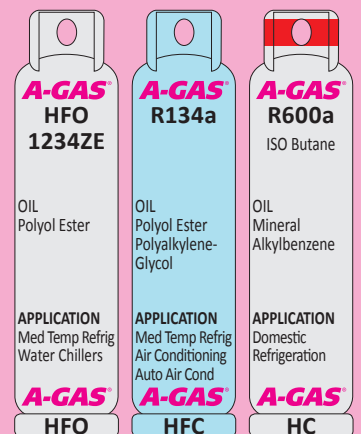

There is no single product that can replace R22 in all applications. If you need help on any particular application, please contact us.

Replacement refrigerants in most cases do not require a change of lubricant type, however manufacturers' guidance as well as good engineering practice should be followed.

Please contact A-Gas Technical Team should you require any further advice.

Refrigerants not specifically listed may be available on request.