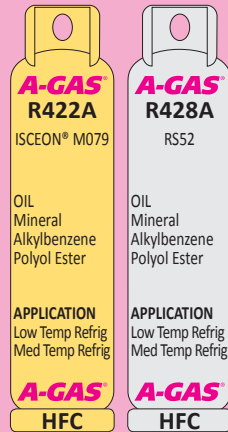

LONG-TERM REPLACEMENT

PREVIOUS

REFRIGERANT REPLACEMENT (ZERO ODP)

LONG-TERM REPLACEMENT

There is no single product that can replace R22 in all applications. If you need help on any particular application, please contact us.