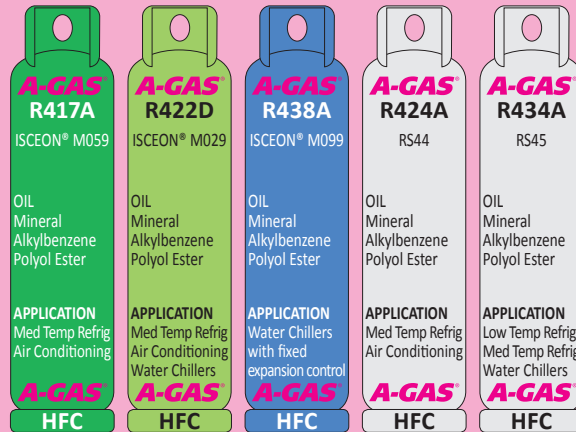

LONG-TERM REPLACEMENT

PREVIOUS

REFRIGERANT REPLACEMENT (ZERO ODP)

LONG-TERM REPLACEMENT

There is no single product that can replace R22 in all applications. If you need help on any particular application, please contact us.