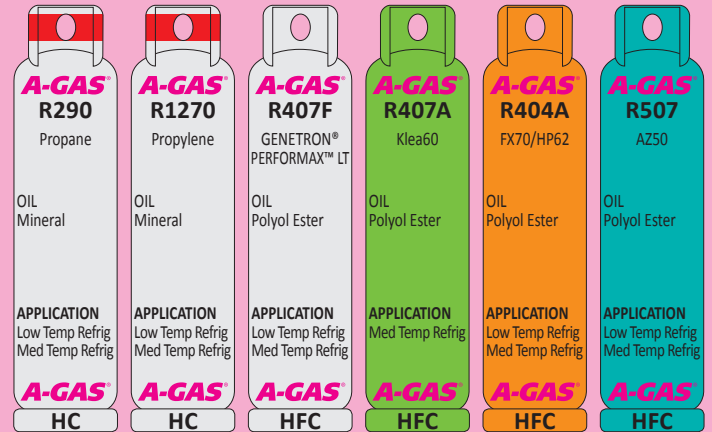

LONG-TERM REPLACEMENT

PREVIOUS

REFRIGERANT REPLACEMENT (ZERO ODP)

LONG-TERM REPLACEMENT

There is no single product that can replace R22 in all applications. If you need help on any particular application, please contact us.